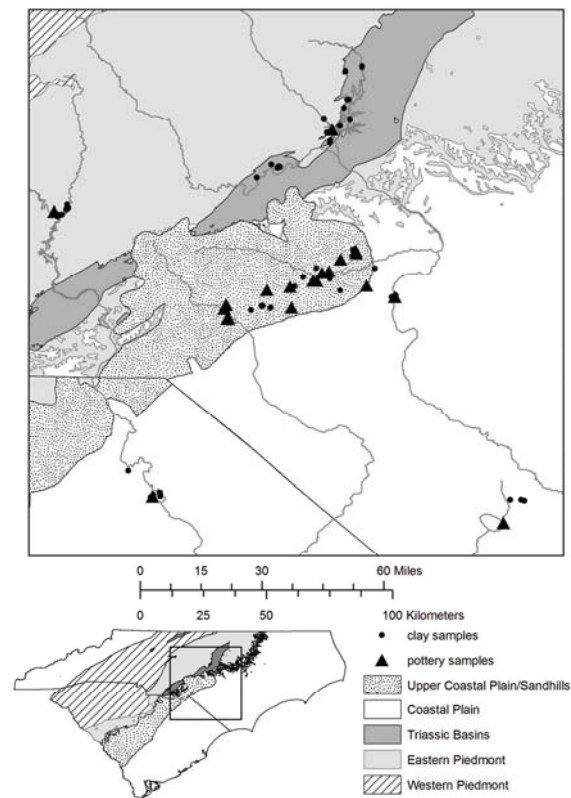

# WOODLAND POTTERY SOURCING IN THE CAROLINA SANDHILLS

Edited by  
Joseph M. Herbert  
and  
Theresa E. McReynolds

Research Report No. 29  
Research Laboratories of Archaeology  
The University of North Carolina at Chapel Hill